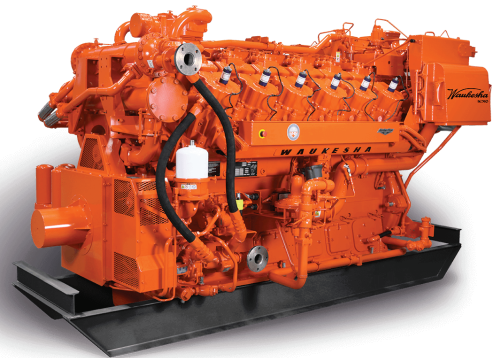

Superior, Ajax and Cooper-Bessemer Engines and Compressors

Cooper Machinery Services (Cooper) has been producing world-class industrial equipment since 1833. From steam engines to warship propulsion to the world's best-known engine and compressor brands, Cooper has been a mainstay for nearly 200 years. Through the acquisition of nine separate companies since 2019, Cooper now offers more services than ever. O.E.M. products include AJAX®, Cooper-Bessemer®, and Superior® natural gas engines and compressors.